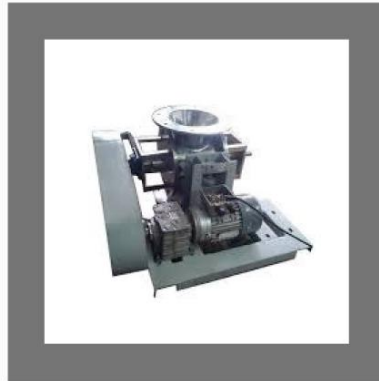

STAINLESS STEEL ROTARY AIRLOCK VALVE

Stainless Steel Rotary Airlock Valve

Stainless Steel Rotary Airlock Valves

SS Rotary Airlock Valve

SS Rotary Airlock Valve

ROTATORY AIR LOCK VALVE

Rotary Air Lock Valve

Rotary Air Lock Valves

Rotary Air Lock Valve

AIRLOCK VALVE

Rotary Airlock Valves

Rotary Airlock Valves

Rotary Airlock Valve

Square Type Rotary Airlock Valve

OTHER PRODUCTS:

Rotary Type Airlock Valve